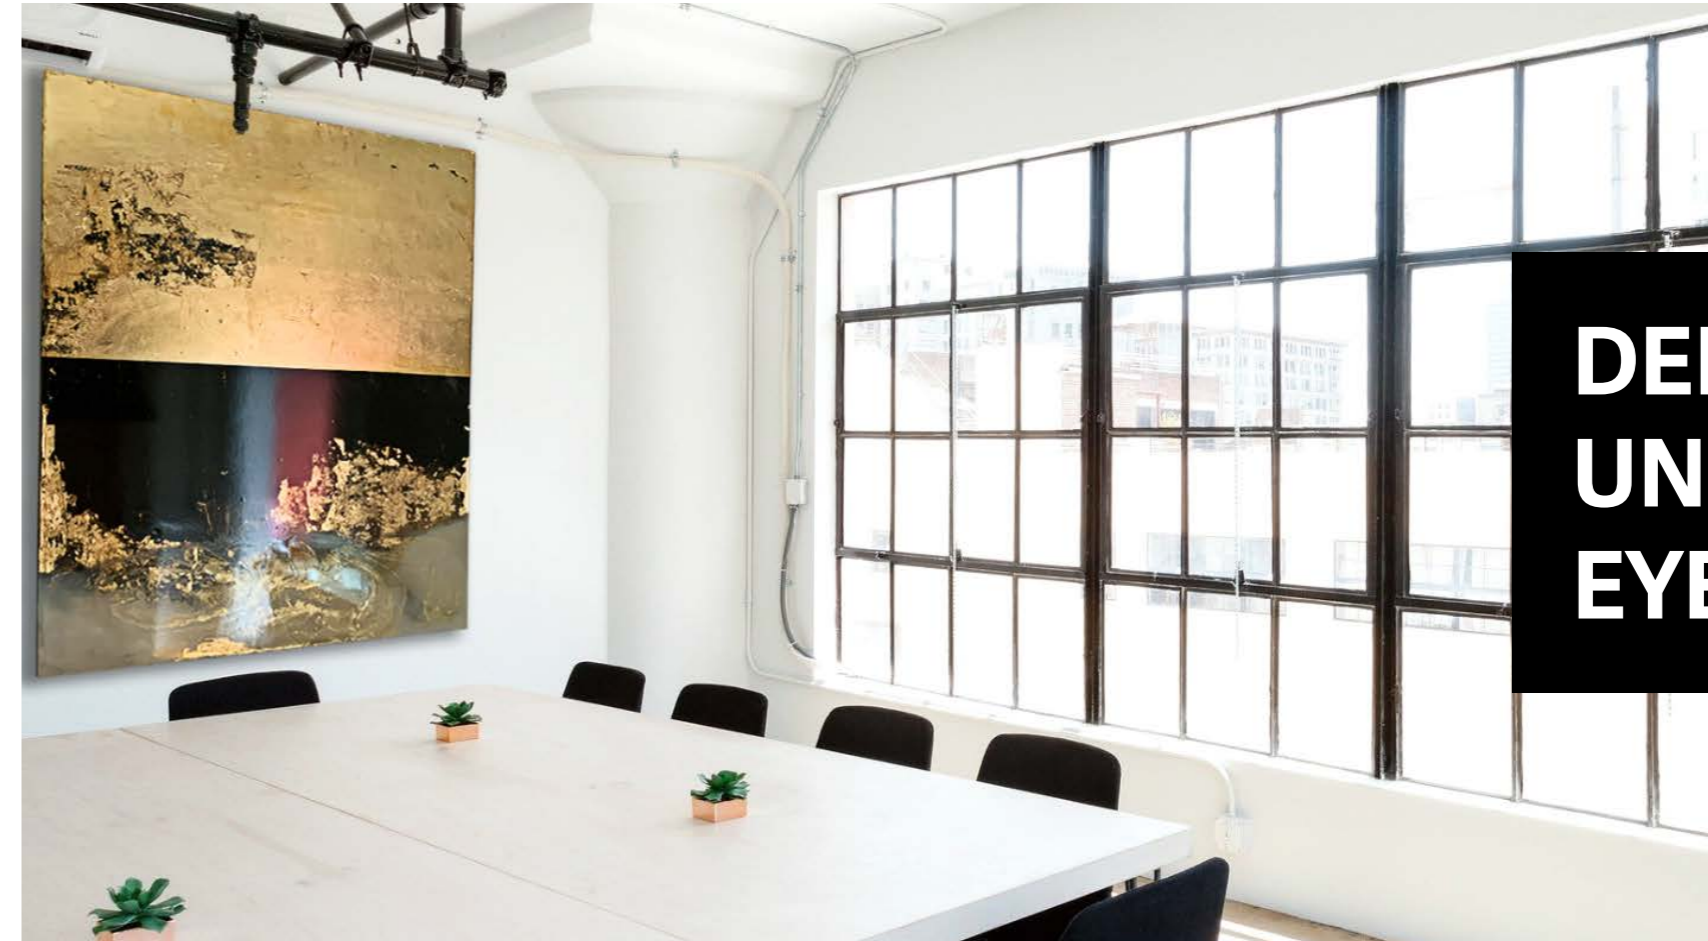

6.

MAY 2020

GOLD ART PRESENTATION ON WALL

DEFINITELY A  
UNIQUE  
EYE-CATCHER

VIEW EXAMPLE CUSTOMIZABLE FOR YOUR INTERIOR. THE SURFACE STRUCTURE OF THE PATINA HAS AN EFFECT WHICH INVITES THE VIEWER TO PAUSE FOR A MOMENT.