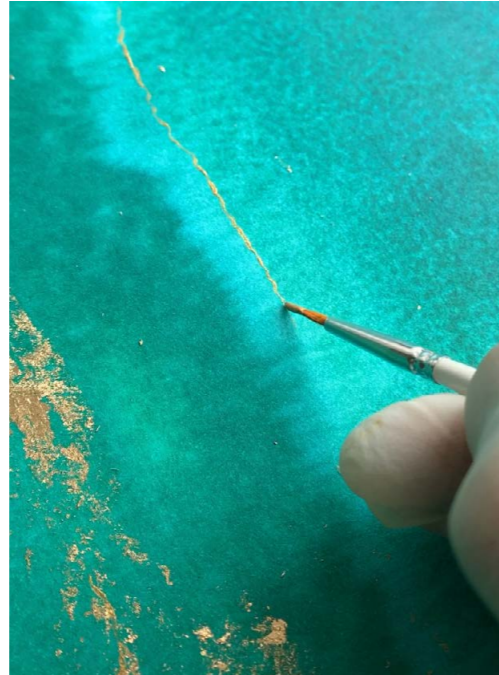

9.

SIMPLY TO INSPIRE

EXPLORE THE DIVERSITY OF ART

And there is so much more that can be implemented.

There are no limits to the imagination. It is always a pleasure for me to transform the ideas of my customers.

Together we develop a concept for the implementation.